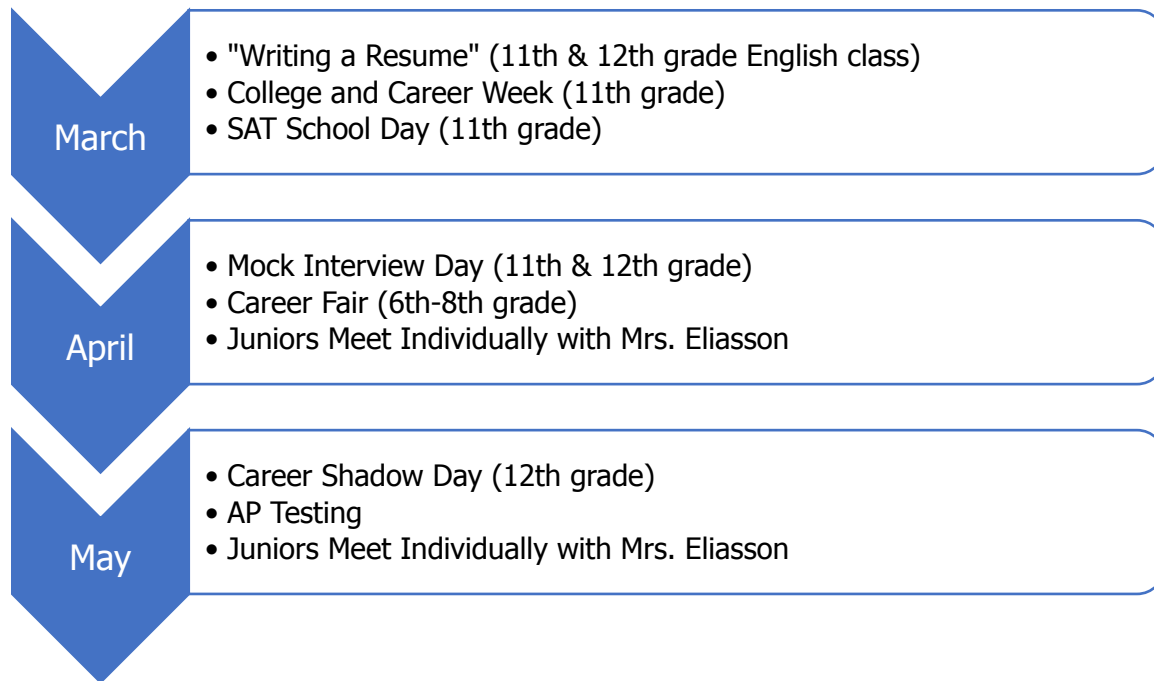

November

- College Application Day
- Mock ACT Provided by Huntington Learning Center (11th grade)
- "Going Beyond the Interview" College and Career Day (12th grade)
- PSAT Scores Released

December

- Personality/Aptitude Test (6th-12th grade)
- Student Career Survey (9th-12th grade)
- Virtual Parent Night with Huntington Learning Center

January

- Virtual Webinar: "College and Career Preparedness for All Levels"

February

- Career Panel Q & A Session (9th-12th grade)

Potential College Visits Based on Student Interest:

Towson University

University of Maryland – College Park